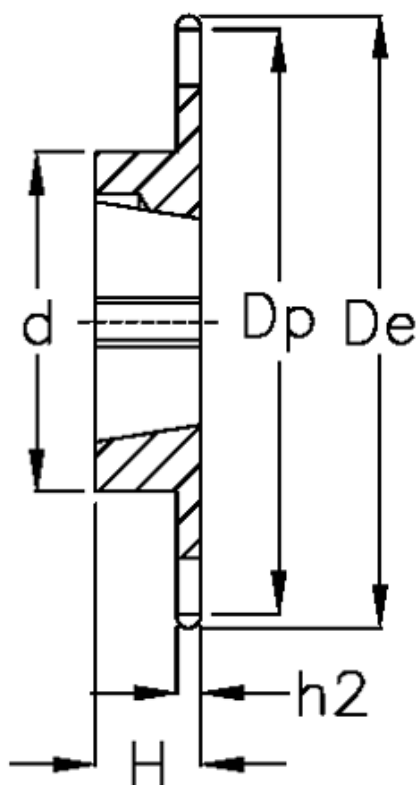

Article number: 616031007023

Description: Taperbored sprocket 12 B-1 Z=23 simplex  
for bushing 2517

## Measures

C	= 2	h1	= 11.1
d	= 108	Material	= Stål
De	= 149	Number of teeth	= 23
Dp	= 139.9		
For bush	= 2517		
For chain size	= 3/4" x 7/16"		
For chain type	= 12 B-1		
H	= 45		